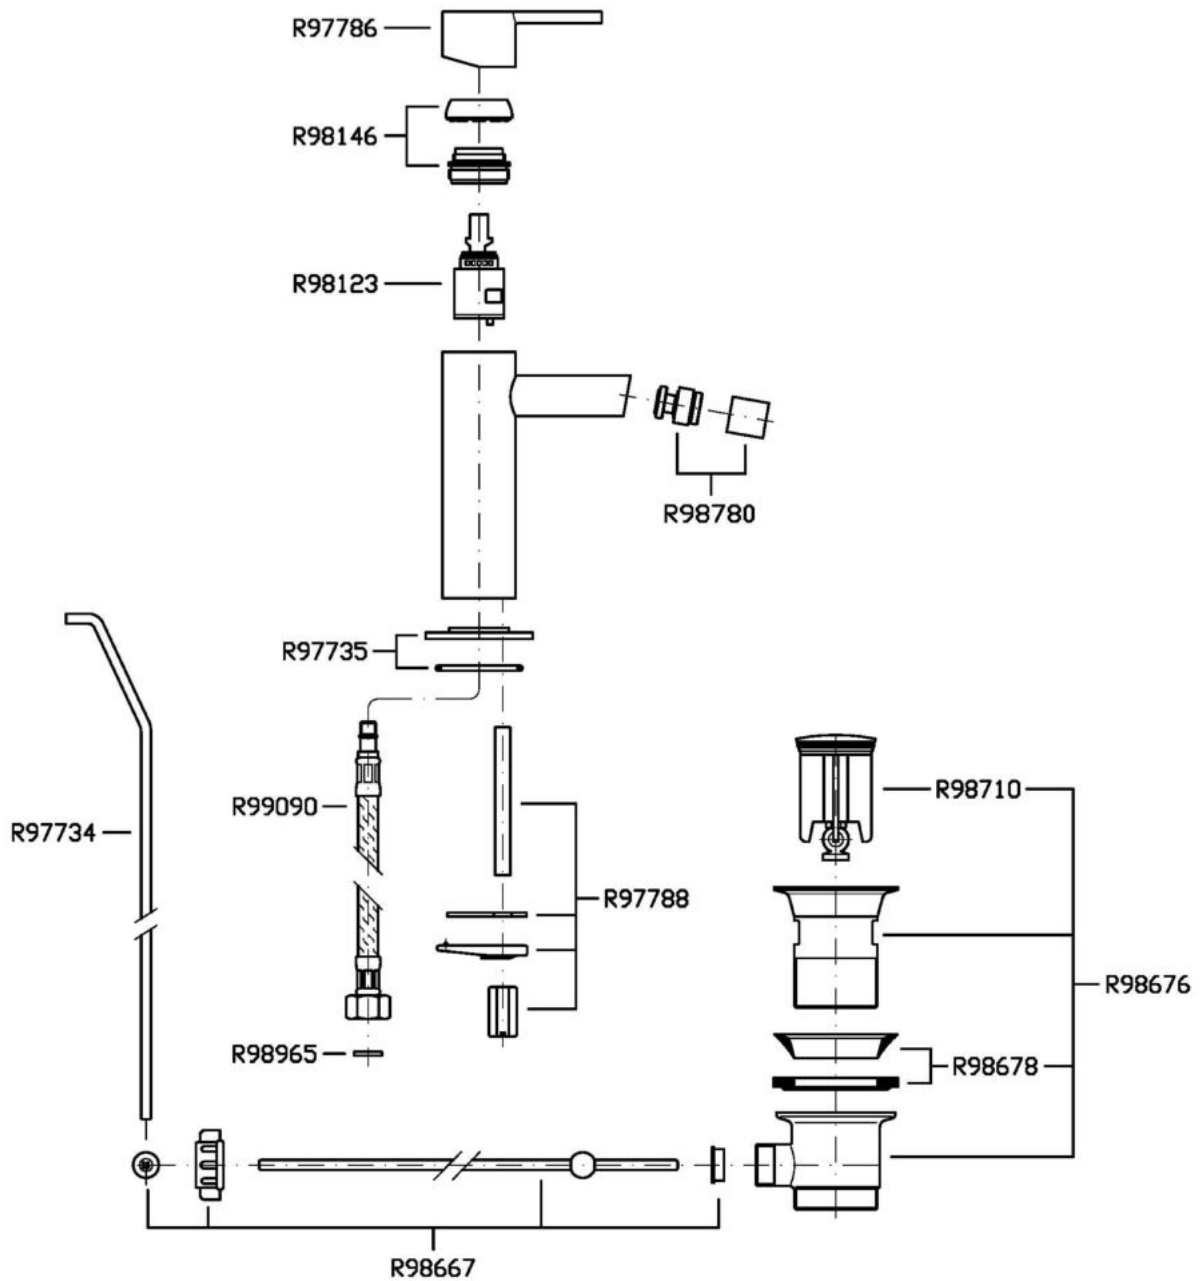

Single lever bidet mixer with aerator, 1¼" pop-up waste, flexible tails.
Water Saving - water flow rate of 6 l/min or less.

Finiture / Finishes

Cromo / Chrome

C3
Nickel Spazzolato / Brushed
NickelC41
Oro spazzolato / Brushed GoldN1
Nero Opaco Goffrato / Embossed
Matt Black

GILL

ZGL386

Disegno Complessivo / Overall Drawing

GILL

ZGL386

Esplosi / Exploded

GILL

ZGL386

Portate / Flowrates (lt/min)

PRESSIONE PRESSURE	1 BAR	2 BAR	3 BAR	4 BAR	5 BAR
P1 BIDET BIDET	2,7	3,6	4,2	4,3	4,2
P2					
P3					
P4					
P5					

GILL

ZGL386

Pesi e Misure / Weights and Sizes

Peso (Kg) Weight (lb)	1,80 (Kg)	3,97 (lb)
Volume test (dc3) - (in3)	4,05 (dc3)	247,15 (in3)
h (mm) - (in)	70,00 (mm)	2,76 (in)
L1 (mm) - (in)	150,00 (mm)	5,91 (in)
L2 (mm) - (in)	385,00 (mm)	15,16 (in)