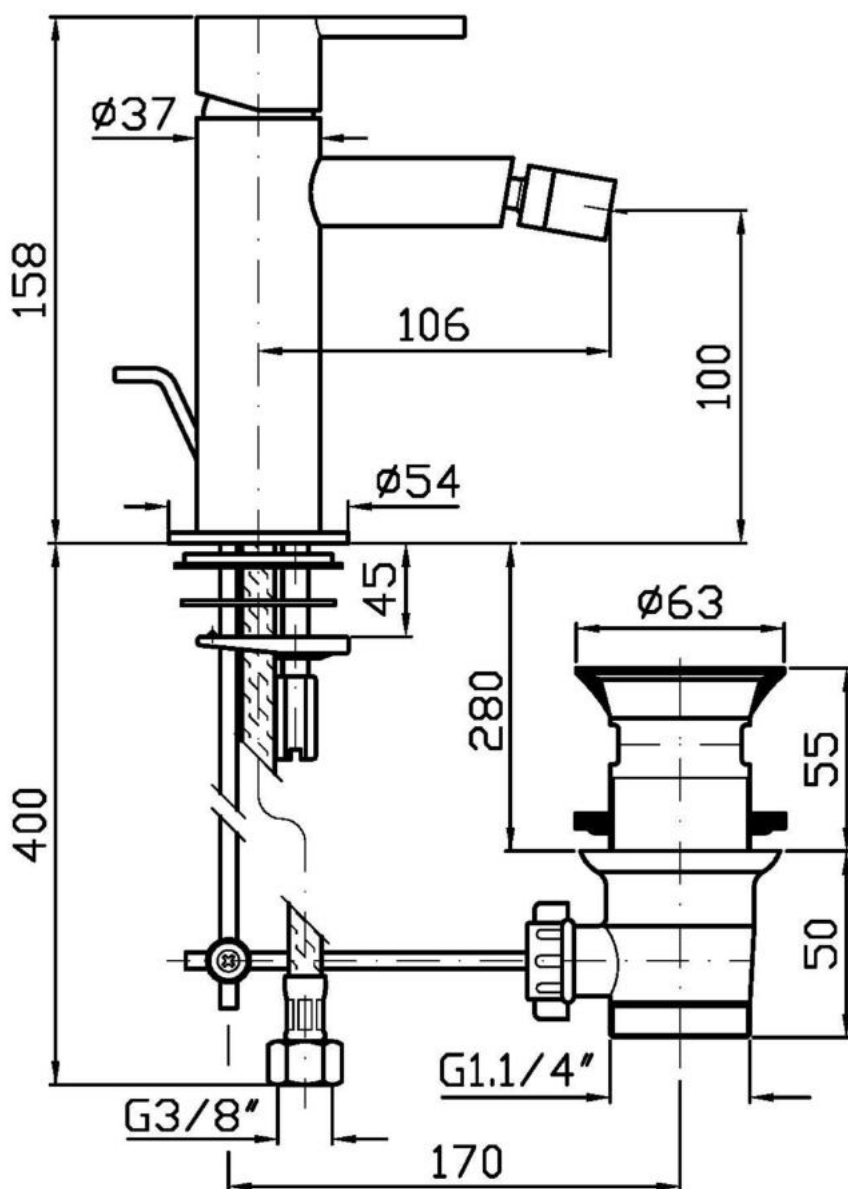

Single lever bidet mixer with aerator, 1¼" pop-up waste, flexible tails.
Water Saving - water flow rate of 6 l/min or less.

Finiture / Finishes

Cromo / Chrome

C3
Nickel Spazzolato / Brushed
NickelC41
Oro spazzolato / Brushed GoldN1
Nero Opaco Goffrato / Embossed
Matt Black

GILL

ZGL386

Disegno Complessivo / Overall Drawing

GILL

ZGL386

Esplosi / Exploded

GILL

ZGL386

Portate / Flowrates (lt/min)

PRESSIONE PRESSURE	1 BAR	2 BAR	3 BAR	4 BAR	5 BAR
P1 BIDET BIDET	2,7	3,6	4,2	4,3	4,2
P2					
P3					
P4					
P5					

GILL

ZGL386

Pesi e Misure / Weights and Sizes

Peso (Kg) Weight (lb)	1,80 (Kg)	3,97 (lb)
Volume test (dc3) - (in3)	4,05 (dc3)	247,15 (in3)
h (mm) - (in)	70,00 (mm)	2,76 (in)
L1 (mm) - (in)	150,00 (mm)	5,91 (in)
L2 (mm) - (in)	385,00 (mm)	15,16 (in)