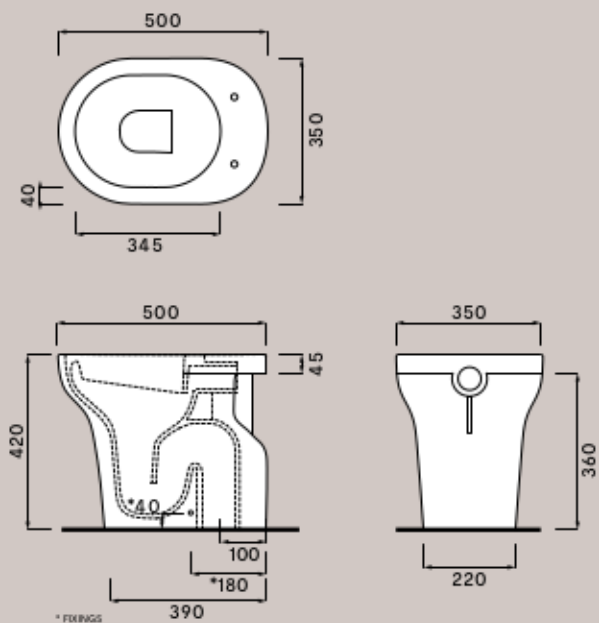

**Vaso a terra**  
Floor mounted wc

**JOVA**  
35 x 50 x 42 h

**Bidet a terra**  
Floor mounted bidet

**JOB1**  
35 x 50 x 42 h