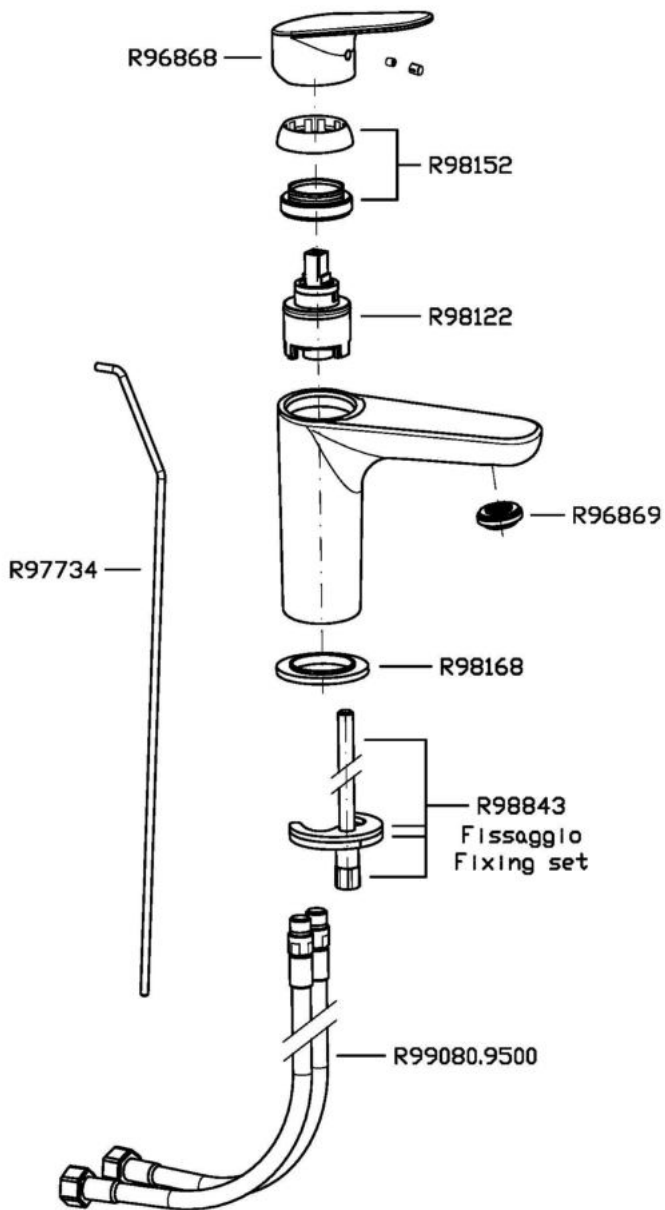

## RIVO

ZRV722

Disegno Complessivo / Overall Drawing

## RIVO

ZRV722

Portate / Flowrates (lt/min)

PRESSIONE PRESSURE	1 BAR	2 BAR	3 BAR	4 BAR	5 BAR
P1 LAVABO BASIN	5	5,4	5,9	6	6
P2					
P3					
P4					
P5					

## RIVO

ZRV722

Pesi e Misure / Weights and Sizes

Peso ( Kg ) Weight ( lb )	1,84 ( Kg )	4,06 ( lb )
Volume test ( dc3 ) - ( in3 )	4,05 ( dc3 )	247,15 ( in3 )
h ( mm ) - ( in )	70,00 ( mm )	2,76 ( in )
L1 ( mm ) - ( in )	150,00 ( mm )	5,91 ( in )
L2 ( mm ) - ( in )	385,00 ( mm )	15,16 ( in )