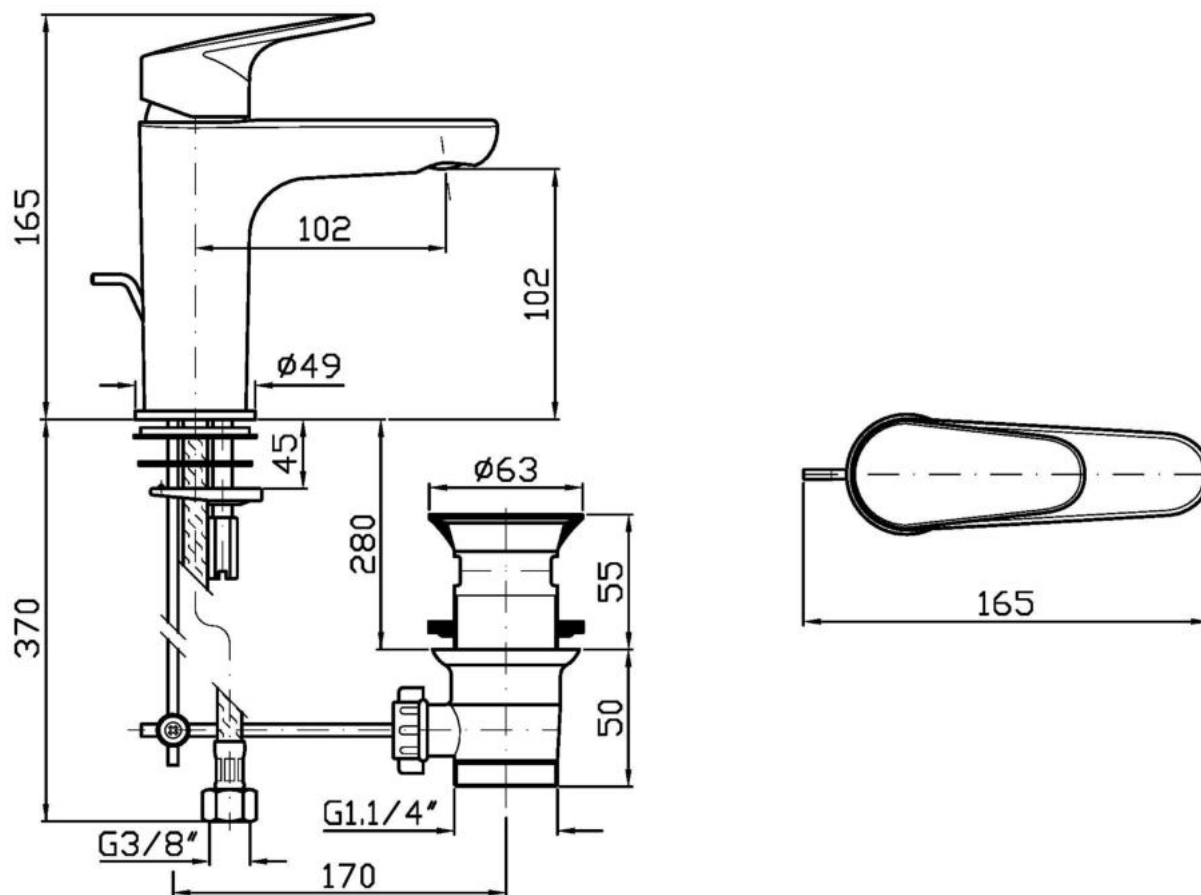

Single lever basin mixer with aerator, 1 ¼" pop-up waste, flexible tails.  
Water Saving - water flow rate of 6 L/min or less

## RIVO

ZRV722

Disegno Complessivo / Overall Drawing

## RIVO

ZRV722

Pesi e Misure / Weights and Sizes

Peso ( Kg ) Weight ( lb )	1,84 ( Kg )	4,06 ( lb )
Volume test ( dc3 ) - ( in3 )	4,05 ( dc3 )	247,15 ( in3 )
h ( mm ) - ( in )	70,00 ( mm )	2,76 ( in )
L1 ( mm ) - ( in )	150,00 ( mm )	5,91 ( in )
L2 ( mm ) - ( in )	385,00 ( mm )	15,16 ( in )