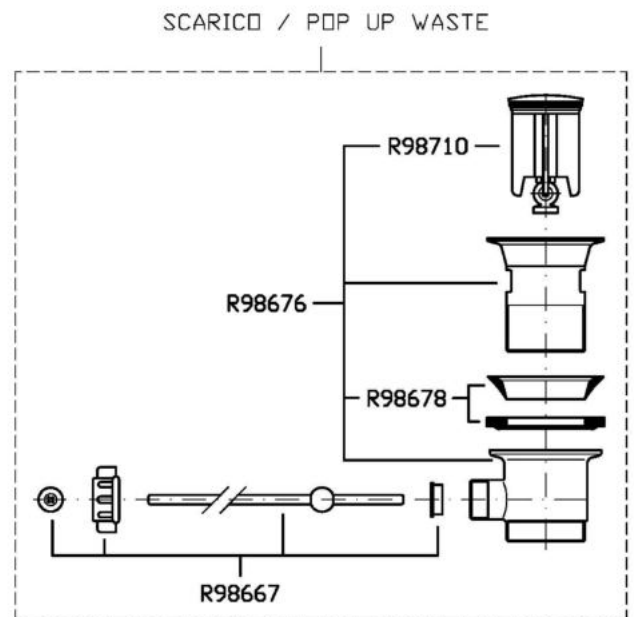

## RIVO

ZRV722

Disegno Complessivo / Overall Drawing

## RIVO

ZRV722

Portate / Flowrates (lt/min)

PRESSIONE PRESSURE	1 BAR	2 BAR	3 BAR	4 BAR	5 BAR
P1 LAVABO BASIN	5	5,4	5,9	6	6
P2					
P3					
P4					
P5					

## RIVO

ZRV722

Pesi e Misure / Weights and Sizes

Peso ( Kg ) Weight ( lb )	1,84 ( Kg )	4,06 ( lb )
Volume test ( dc3 ) - ( in3 )	4,05 ( dc3 )	247,15 ( in3 )
h ( mm ) - ( in )	70,00 ( mm )	2,76 ( in )
L1 ( mm ) - ( in )	150,00 ( mm )	5,91 ( in )
L2 ( mm ) - ( in )	385,00 ( mm )	15,16 ( in )