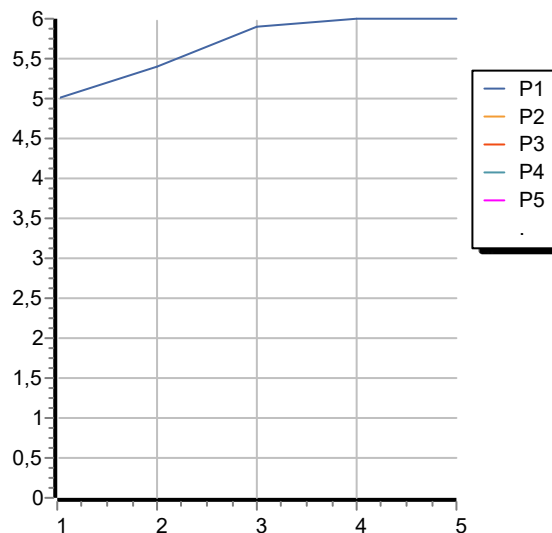

## RIVO

ZRV722

Portate / Flowrates (lt/min)

PRESSIONE PRESSURE	1 BAR	2 BAR	3 BAR	4 BAR	5 BAR
P1 LAVABO BASIN	5	5,4	5,9	6	6
P2					
P3					
P4					
P5					

## RIVO

ZRV722

Pesi e Misure / Weights and Sizes

Peso ( Kg ) Weight ( lb )	1,84 ( Kg )	4,06 ( lb )
Volume test ( dc3 ) - ( in3 )	4,05 ( dc3 )	247,15 ( in3 )
h ( mm ) - ( in )	70,00 ( mm )	2,76 ( in )
L1 ( mm ) - ( in )	150,00 ( mm )	5,91 ( in )
L2 ( mm ) - ( in )	385,00 ( mm )	15,16 ( in )